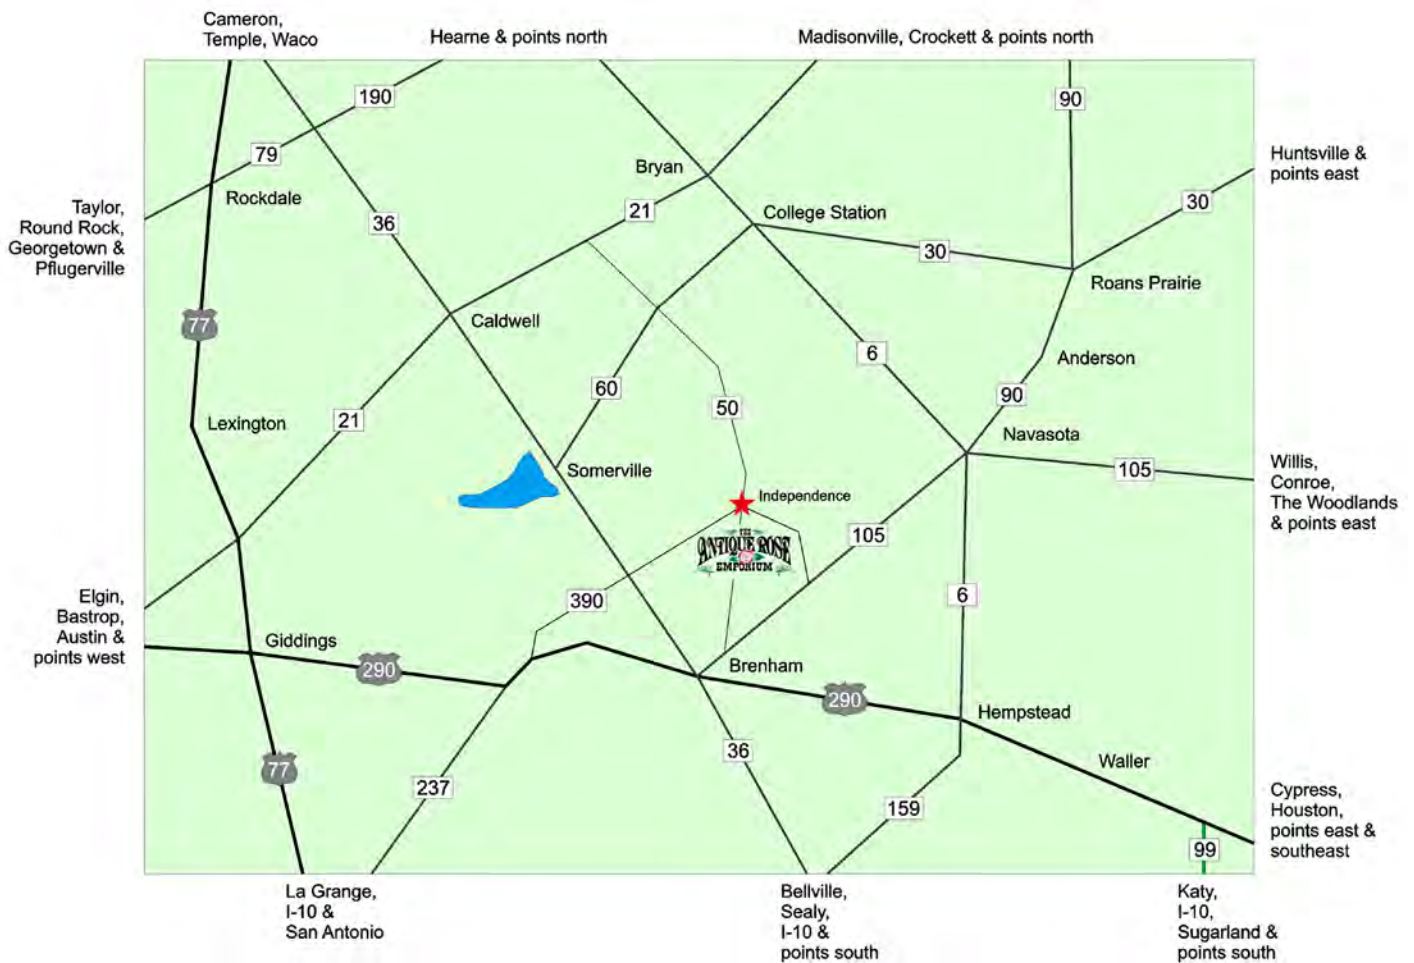

LOCATE US
979-836-5548

Our event facilities are located at 10000 FM 50 in the community of Independence, Texas.

We are centrally located between Houston and Austin, 20 miles south of Bryan/College Station. Dallas/Fort Worth is 200 miles north of us; San Antonio is 165 miles southeast.

PLEASE NOTE: *GPS and online map searches may require you to specify Brenham instead of Independence.*

FOOD, LODGING AND AREA ATTRACTIONS

Washington County Chamber, Brenham

www.BrenhamTexas.com

Bryan/College Station Chamber